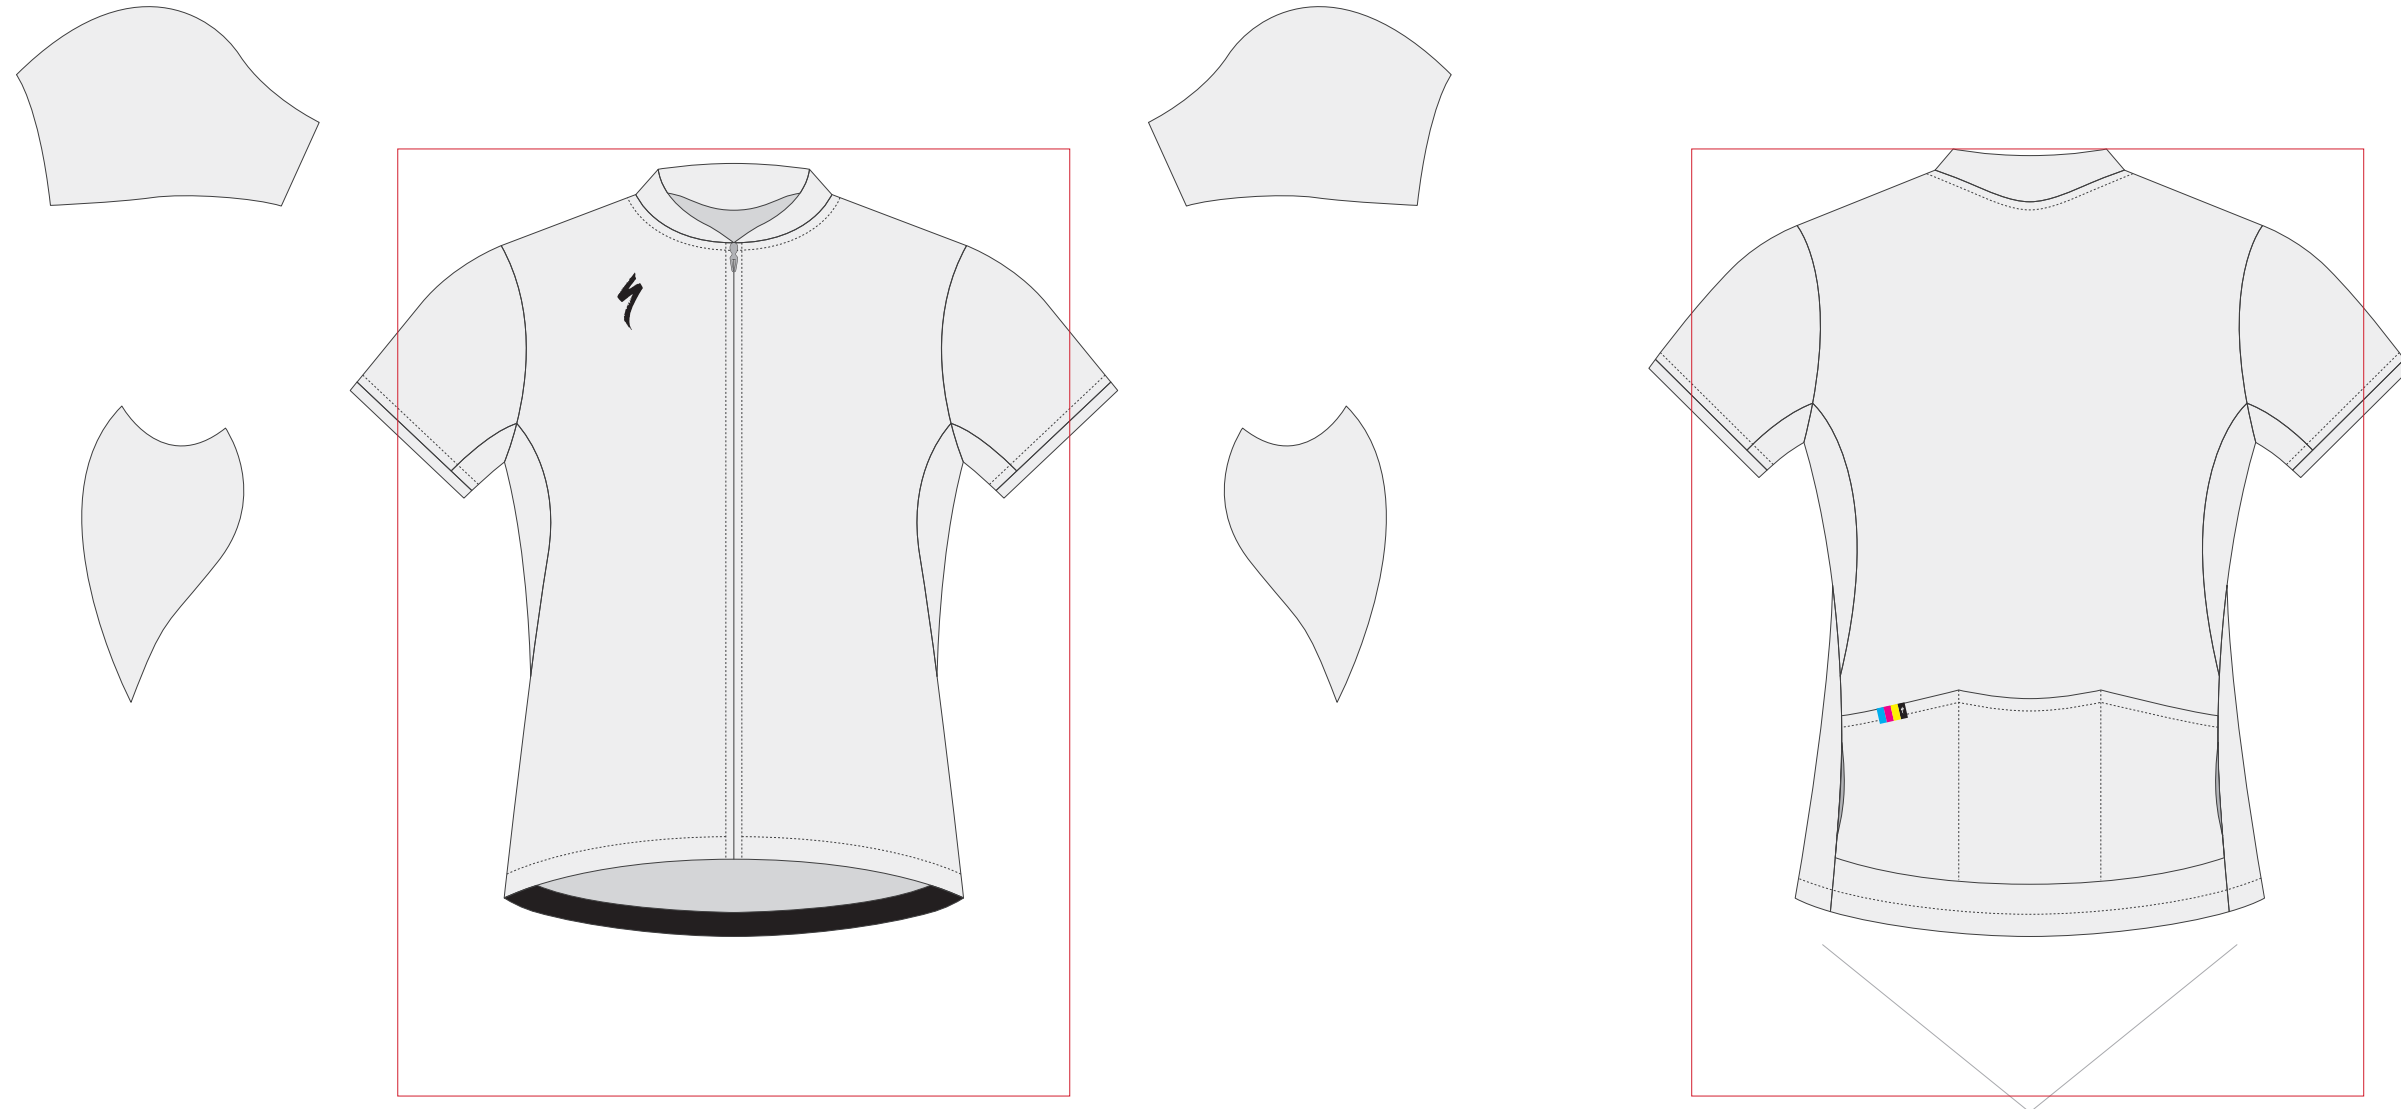

CLIENT: Name  
DESIGNER: Name

THESE PANELS ARE AN EXTENSION OF THE FRONT PANEL.

**WOMEN'S**  
**RBX / SPORT**

PLEASE NOTE:  
Mock-ups are based on a size Medium.  
Logos and artwork must be in vector format.  
Specialized "S" logo must be placed on either the right or left chest.  
Designs that are placed across seams are not guaranteed to line up in production.  
Please extend artwork beyond red box to ensure accurate placement for all size runs.  
Production starts only after final approval of artwork and deposit.