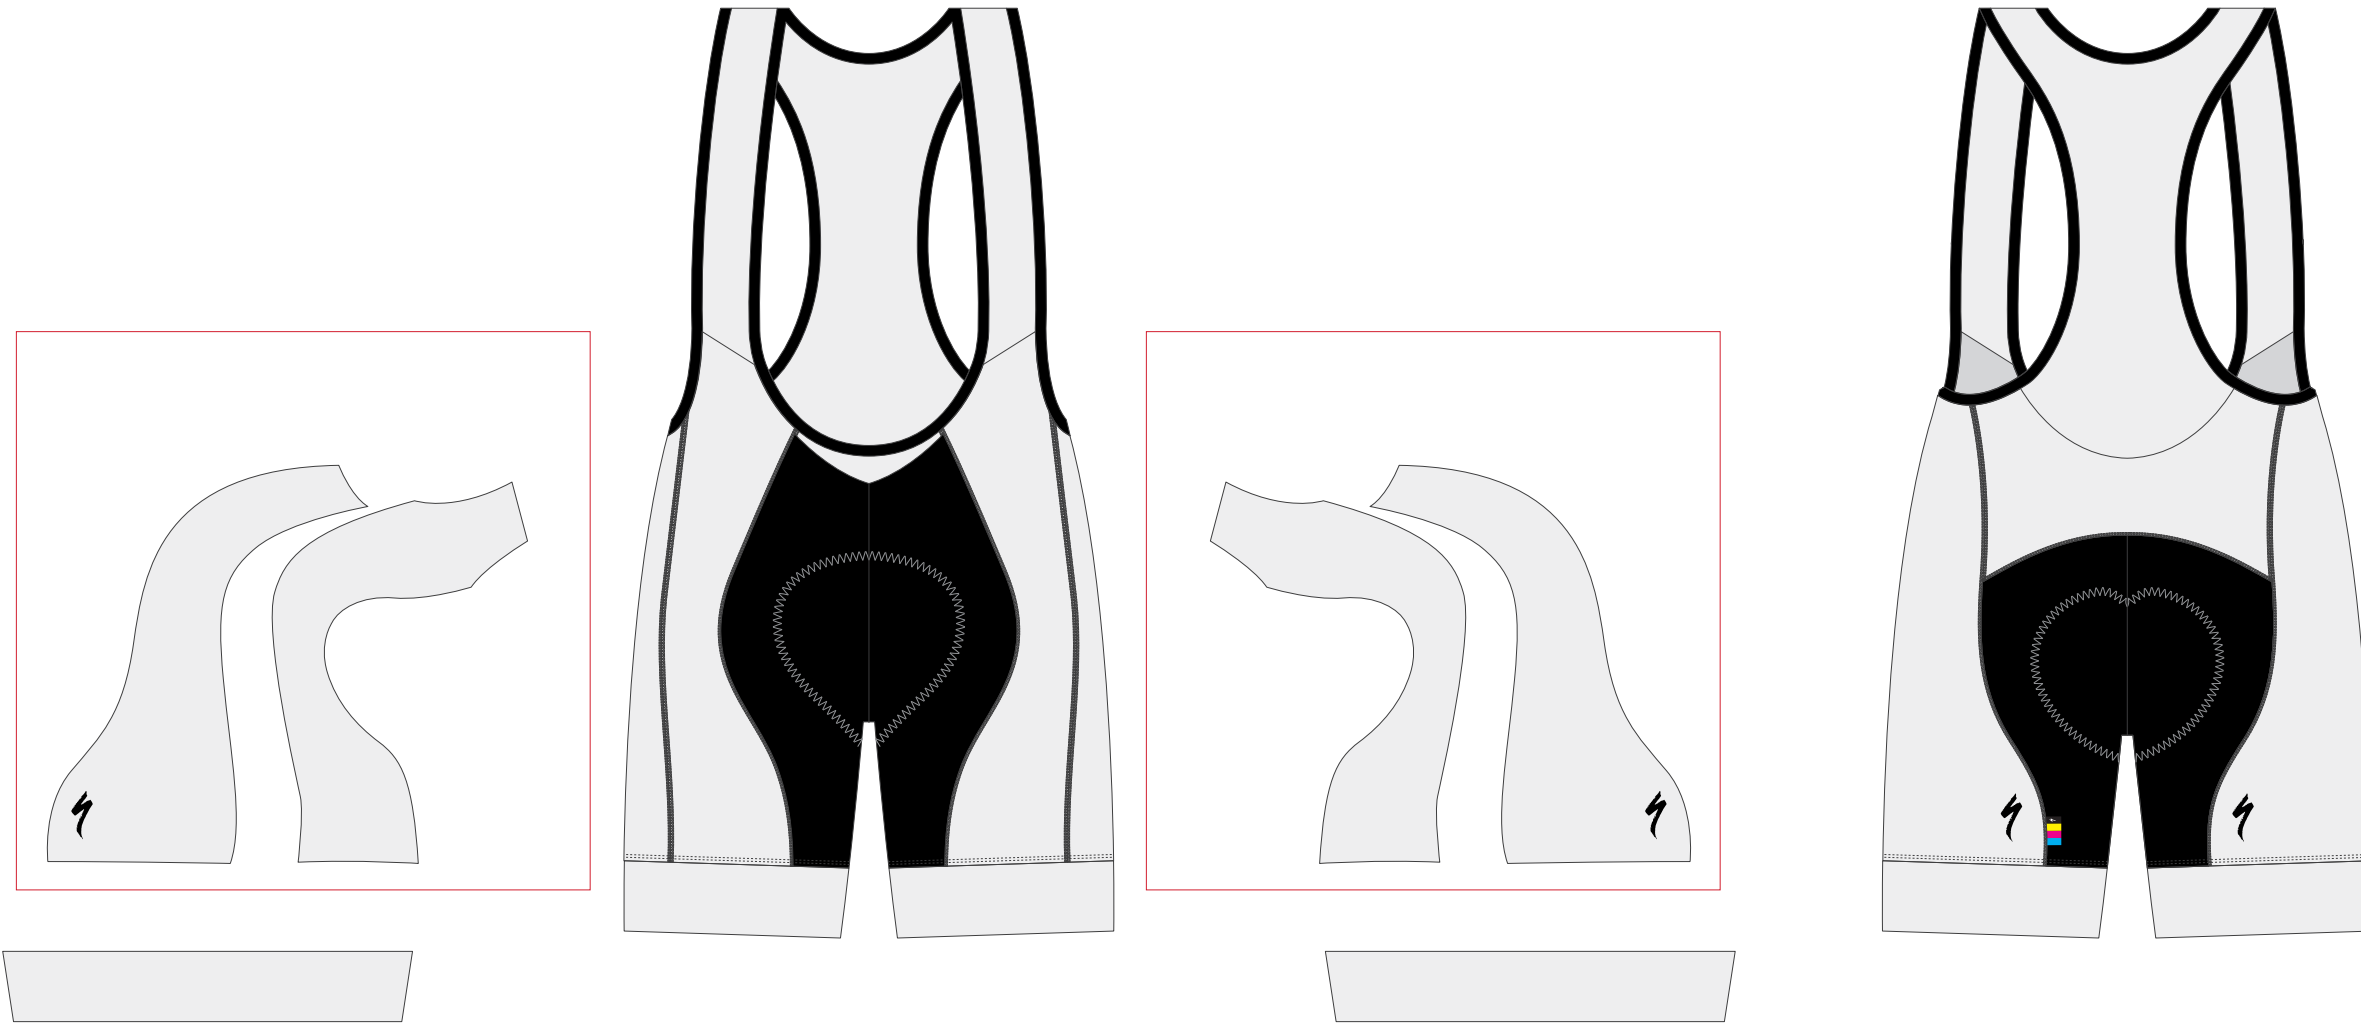

CLIENT: Name
DESIGNER: Name

SL/EXPERT

PLEASE NOTE:
Mock-ups are based on a size Medium.
Logos and artwork must be in vector format.
Specialized "S" logo must be placed on either the right or left chest.
Designs that are placed across seams are not guaranteed to line up in production.
Please extend artwork beyond red box to ensure accurate placement for all size runs.
Production starts only after final approval of artwork and deposit.